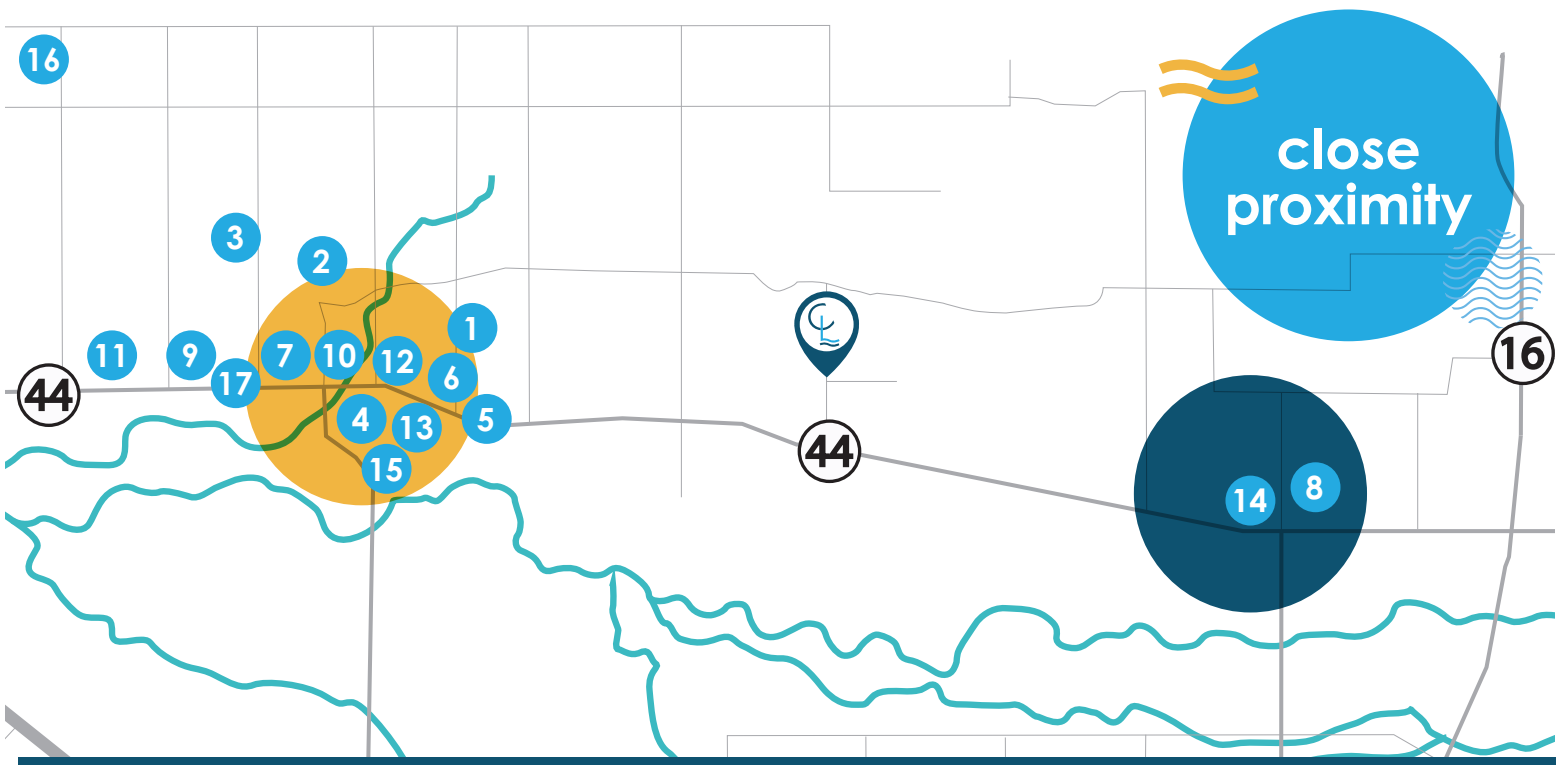

the experts

WILSON WALTERS

208.488.9460
WILSON-WALTERS@43RE.COM

LISA J. CUNNINGHAM

208.562.7887
LISAJCUNNINGHAM@43RE.COM

parks

Crescent lake is just steps away from multiple parks including Piccadilly Park, Middleton Place Park, and the Middleton Skatepark.

purple sage

This premiere public golf course is just a short drive away, so 'swing' on by.

ponds

Sprawling parks, outdoor recreation and stunning views of Idaho wildlife.

spacious living

Although just located 40 minutes outside Boise, Middleton offers room to breathe with sprawling farmland and small town vibes.

CRESCENT LAKE COMMUNITY

MILL CREEK ELEMENTARY SCHOOL

MIDDLETON HEIGHTS ELEMENTARY SCHOOL

MIDDLETON HIGH SCHOOL

WEST VALLEY MEDICAL GROUP-
MIDDLETON CLINIC

MIDDLETON PLACE PARK

FOOTE PARK

PICCADILLY PARK